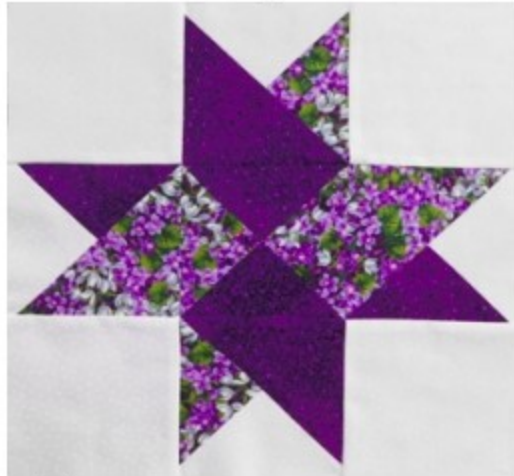

Tumbling Star

Materials:

- White tone-on-tone
 - 1 square 5-1/4" (A)
 - 4 squares 4.5" (C)
- Medium purple print
 - 1 square 5-1/4" (A)
 - 1 square 4-7/8" (B)
- Dark purple print
 - 1 square 5-1/4" (A)
 - 1 square 4-7/8" (B)

Assembly star as shown below.